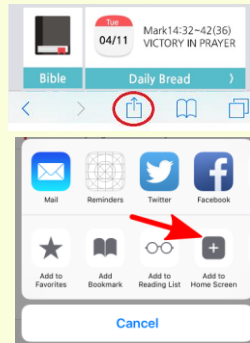

1. SignUp

http://ebs.ubf.kr

Enter URL
Using Smartphone
Web browser

Click Login Icon

Select LA UBF

2. Install Icon

How to easily use this program like app without logging every time. **(Add to Home Screen)**

* Do at the first page after login

<Android>

<iPhone>

3. Menu

(a) Search Bible
(b) Read next chapter of previous chapter I read

Daily Bread

Reading Plan

1) Bible Reading Plan Chapter by Chapter