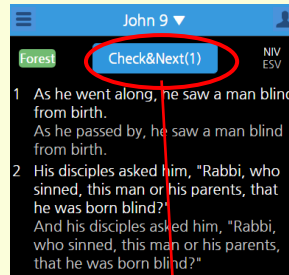

* Do at the first page after login

<Android>

<iPhone>

3. Menu

(a) Search Bible
(b) Read next chapter of previous chapter I read

Daily Bread

Reading Plan

1) Bible Reading Plan Chapter by Chapter

2) M'Cheyne Reading Plan

3) Reading along the forest (Korean)

Read Count Today/Week /Month/Year statistics

Ranking

4. Reading Progress Check

Check & Next

Push the "Click&next" button after you have finished reading the chapter.