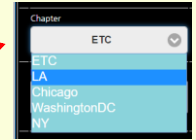

1. SignUp

http://ebs.ubf.kr

Enter URL
Using Smartphone
Web browser

Click Login Icon

Select LA UBF

2. Install Icon

How to easily use this program like app without logging every time. **(Add to Home Screen)**