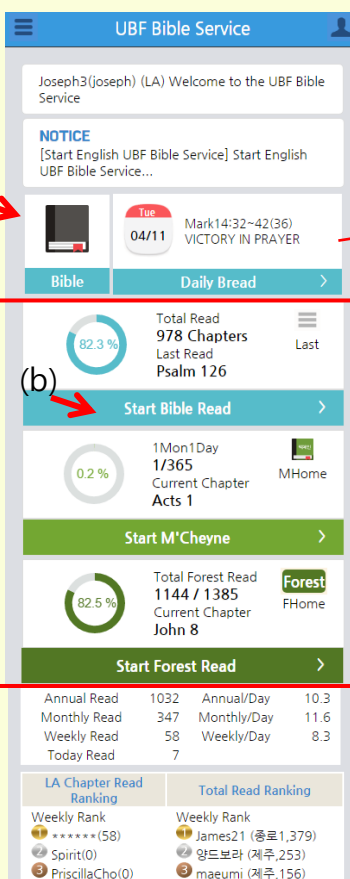

* Do at the first page after login

<Android>

<iPhone>

3. Menu

(a) Search Bible
(b) Read next chapter of previous chapter I read

Daily Bread

Reading Plan

1) Bible Reading Plan Chapter by Chapter