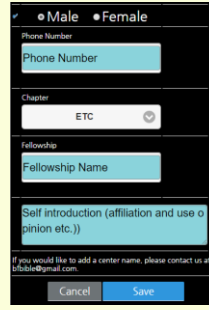

1. SignUp

http://ebs.ubf.kr

Enter URL
Using Smartphone
Web browser

Click Login Icon

Select LA UBF

2. Install Icon

How to easily use this program like app without logging every time. **(Add to Home Screen)**