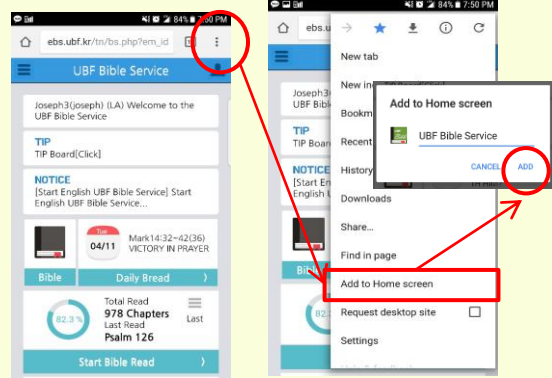

1. SignUp

http://ebs.ubf.kr

Enter URL
Using Smartphone
Web browser

Click Login Icon

Select LA UBF

2. Install Icon

How to easily use this program like app without logging every time. **(Add to Home Screen)**

* Do at the first page after login

<Android>

<iPhone>

3. Menu

(a) Search Bible
(b) Read next chapter of previous chapter I read

Daily Bread

Reading Plan

1) Bible Reading Plan Chapter by Chapter