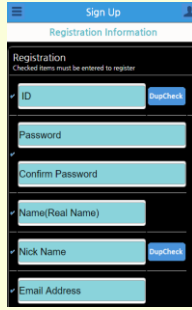

1. SignUp

http://ebs.ubf.kr

Enter URL
Using Smartphone
Web browser

Click Login Icon

Select LA UBF

2. Install Icon

How to easily use this program like app without logging every time. **(Add to Home Screen)**

* Do at the first page after login

<Android>

<iPhone>

3. Menu

(a) Search Bible
(b) Read next chapter of previous chapter I read

Daily Bread

Reading Plan

1) Bible Reading Plan Chapter by Chapter